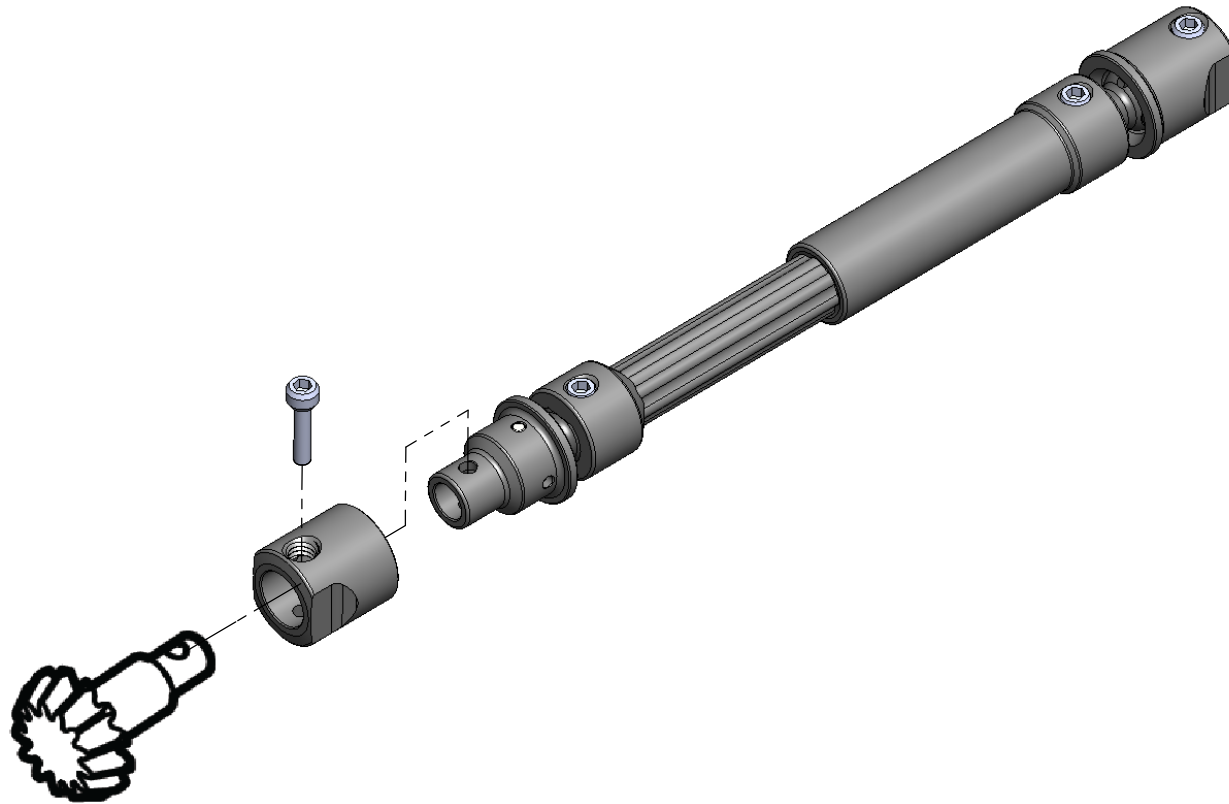

www.MIPonline.com

MIP HD™ Center Drive Instruction Guide

Drive Installation

P/N: 23140

© 2023
Moore's Ideal Products, LLC
830 W. Golden Grove Way
Covina, CA 91722